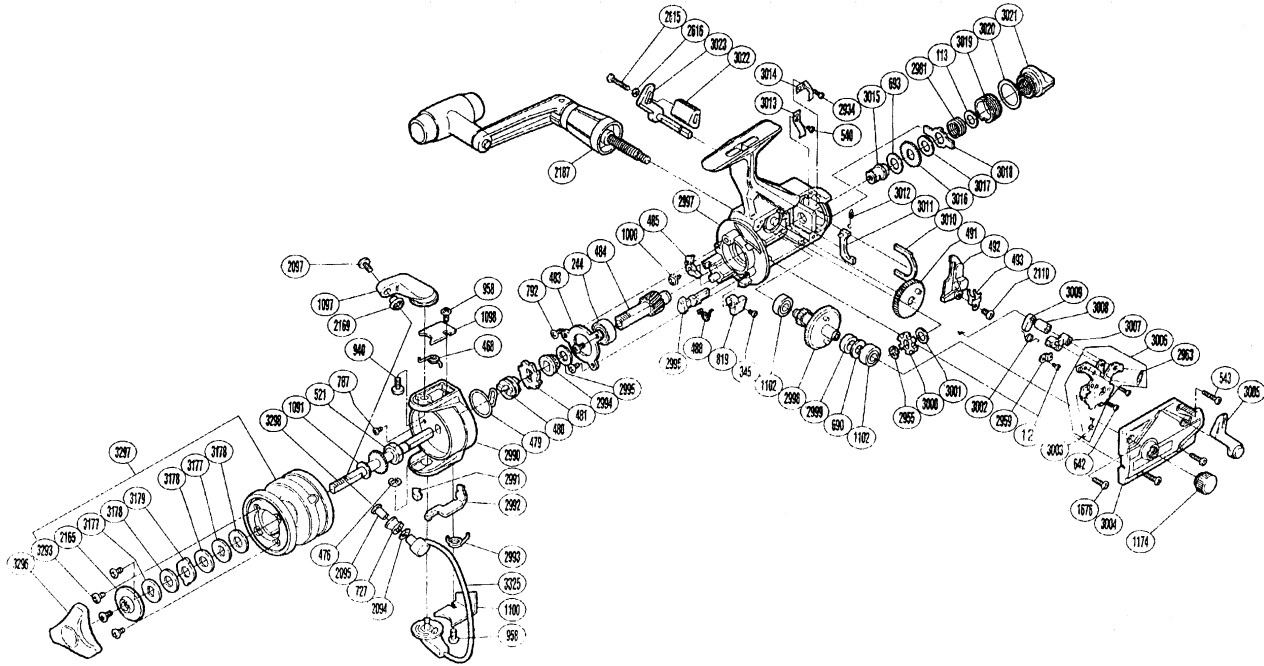

## BTR-4500A

Part No.	Description	Part No.	Description	Part No.	Description
RD 0012	Shaft Retainer Screw	RD 1098	Bail Spring Cover	RD 3002	Clutch Spring
RD 0113	Tension Spring Washer "B"	RD 1100	Bail Trip Cover	RD 3003	Clutch Pawl Spring
RD 0244	Ball Bearing	RD 1102	Ball Bearing	RD 3004	Side Cover
RD 0345	Anti-Reverse Lever Screw	RD 1174	Handle Screw Cap	RD 3005	BaitRunner Lever Arm (L)
RD 0468	Bail Spring	RD 1676	Side Cover Screw (A)	RD 3006	Clutch Plate Assembly
RD 0476	"E" Lock	RD 2094	Line Roller Spacer	RD 3007	Clutch Arm
RD 0479	Anti-Reverse Pawl Spring	RD 2095	Line Roller Bushing	RD 3008	Clutch Cam Spacer
RD 0480	Anti-Reverse Spring Holder	RD 2097	Line Roller Screw	RD 3009	Clutch Cam
RD 0481	Anti-Reverse Ratchet	RD 2110	Slider Retainer Screw	RD 3010	Dial Retainer
RD 0483	Bearing Retainer	RD 2165	Seal Plate	RD 3011	BaitRunner Pawl
RD 0484	Pinion Gear	RD 2169	Line Roller Washer	RD 3012	BaitRunner Pawl Spring
RD 0485	Anti-Reverse Pawl	RD 2187	Handle Assembly	RD 3013	BaitRunner Pawl Guide
RD 0488	Anti-Reverse Cam Spring	RD 2615	BaitRunner Lever Screw	RD 3014	Dial Click
RD 0491	Oscillating Gear	RD 2616	Lock Washer	RD 3015	Free Spool Tension Shaft
RD 0492	Oscillating Slider	RD 2934	Dial Click Screw	RD 3016	Click Gear
RD 0493	Oscillating Slider Retainer	RD 2955	"C" Lock	RD 3017	Free Spool Tension Washer (B)
RD 0521	Rotor Nut	RD 2959	Lever Shaft Retainer	RD 3018	Eared Washer "Bfs"
RD 0540	Pawl Guide Screw	RD 2963	BaitRunner Click Spring	RD 3019	Free Spool Tension Screw
RD 0543	Side Cover Screw (B)	RD 2981	Free Spool Tension Spring	RD 3020	Dial Spacer
RD 0642	Clutch Plate Screw	RD 2990	Rotor	RD 3021	BaitRunner Tension Dial
RD 0690	Drive Gear Washer	RD 2991	Bail Trip Slide Cam	RD 3022	BaitRunner Lever Bridge
RD 0693	Free Spool Tension Washer (A)	RD 2992	Bail Trip Lever	RD 3023	BaitRunner Lever Arm (R)
RD 0727	Line Roller	RD 2993	Lever Spring	RD 3177	Key Washer
RD 0787	Nut Lock Screw	RD 2994	Pinion Spacer	RD 3178	Drag Washer
RD 0792	Bearing Retainer Screw	RD 2995	Bushing Washer	RD 3179	Eared Washer
RD 0819	Anti-Reverse Lever	RD 2996	Anti-Reverse Cam	RD 3293	Seal Plate Screw
RD 0940	Bail Arm Screw	RD 2997	Body	RD 3296	Drag Knob
RD 0958	Bail Trip Cover Screw	RD 2998	Drive Gear	RD 3297	Spool Assembly
RD 1000	Anti-Reverse Pawl Screw	RD 2999	Drive Gear Spacer	RD 3298	Main Shaft
RD 1091	Spool Washer	RD 3000	BaitRunner Ratchet	RD 3325	Bail Assembly
RD 1097	Bail Arm	RD 3001	Ratchet Spacer		